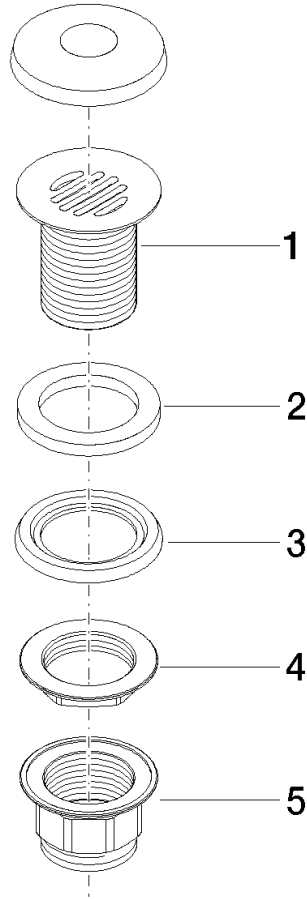

Grated waste 1 1/4" - Brushed Champagne (22kt Gold)

IMO

10 110 970

Fits: IMO, LULU, MADISON, MEM, TARA,
CL.1, LISSÉ, VAIA, META, CYO

	Brushed Champagne (22kt Gold)	10 110 970-46
	Chrome	10 110 970-00
	Brushed Platinum	10 110 970-06
	Platinum	10 110 970-08
	Durabrand (23kt Gold)	10 110 970-09
	Dark Chrome	10 110 970-19
	Light Gold	10 110 970-26
	Brushed Light Gold	10 110 970-27
	Brushed Durabrand (23kt Gold)	10 110 970-28
	Matte Black	10 110 970-33
	Brushed Bronze	10 110 970-42
	Champagne (22kt Gold)	10 110 970-47
	Brushed Chrome	10 110 970-93
	Brushed Dark Platinum	10 110 970-99

Grated waste 1 1/4" - Brushed Champagne (22kt Gold)

IMO

10 110 970

Only suitable for sinks without an overflow.

10 110 970

10 110 970

Parts for other finishes can be found here: [Chrome](#)

Spare parts list

No.	Item Number	Name	Quantity used	Delivery time
1	09 11 01 025-46	cup	1	30
2	09 14 05 039 90	seal	1	2
3	09 14 03 025 90	seal	1	2
4	09 23 10 017 90	nut	1	2
5	09 23 10 020-46	nut	1	30