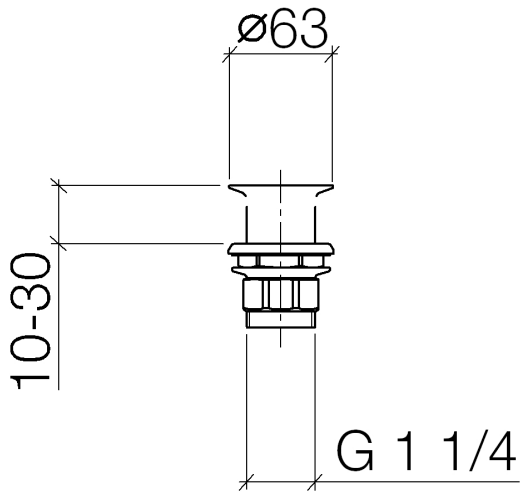

Grated waste 1 1/4" - Brushed Champagne (22kt Gold)

IMO

10 110 970

Fits: IMO, LULU, MADISON, MEM, TARA,
CL.1, LISSÉ, VAIA, META, CYO

	Brushed Champagne (22kt Gold)	10 110 970-46
	Chrome	10 110 970-00
	Brushed Platinum	10 110 970-06
	Platinum	10 110 970-08
	Durabrand (23kt Gold)	10 110 970-09
	Dark Chrome	10 110 970-19
	Light Gold	10 110 970-26
	Brushed Light Gold	10 110 970-27
	Brushed Durabrand (23kt Gold)	10 110 970-28
	Matte Black	10 110 970-33
	Brushed Bronze	10 110 970-42
	Champagne (22kt Gold)	10 110 970-47
	Brushed Chrome	10 110 970-93
	Brushed Dark Platinum	10 110 970-99

Grated waste 1 1/4" - Brushed Champagne (22kt Gold)

IMO

10 110 970

Only suitable for sinks without an overflow.

10 110 970

10 110 970

Parts for other finishes can be found here: [Chrome](#)

Spare parts list

No.	Item Number	Name	Quantity used	Delivery time
1	09 11 01 025-46	cup	1	30
2	09 14 05 039 90	seal	1	2
3	09 14 03 025 90	seal	1	2
4	09 23 10 017 90	nut	1	2
5	09 23 10 020-46	nut	1	30